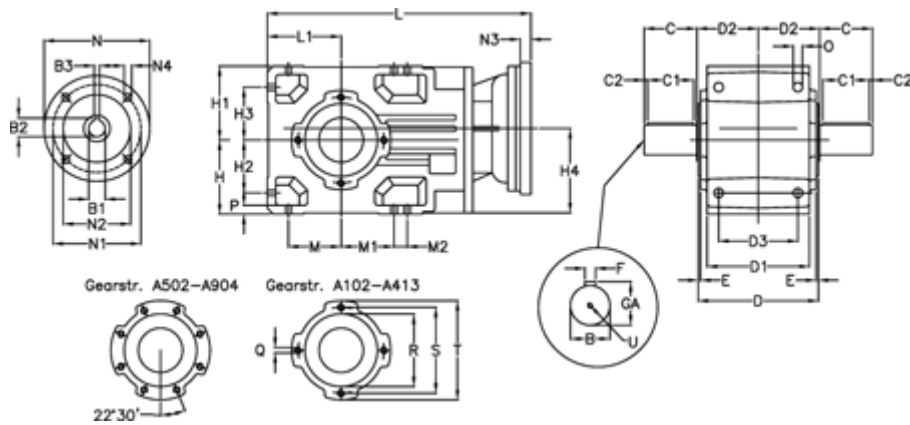

Article number: 29600201412240
 Description: Bevel helical gearbox
 A202UD-14,1-P100B5

Measures

B = 30	D1 = 110	H1 = 80	M2 = 0	Q = M8x15
B1 = 28	D2 = 73	H2 = 60.0	N = 250	R = 95
B2 = 31.3	D3 = 90	H3 = 60.0	N1 = 215	S = 115
B3 = 8	Description = A202UD-xx-P100 B5	H4 = 93.0	N2 = 180	T = 140
C = 60	E = 3.0	L = 335.5	N3 = 0	U = M10x22
C1 = 50	F = 10	L1 = 80	N4 = M12x16	
C2 = 5.0	GA = 33.0	M = 60.0	O = 9.5	
D = 136	H = 80	M1 = 60.0	P = 9	